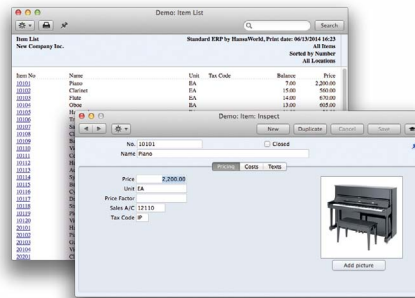

Standard ERP

Standard ERP by HansaWorld is a business software covering all needs for small and medium-sized companies in all sectors. Developed by the award winning software house HansaWorld, the program covers everything from quotation to payment and automatically posts the corresponding transactions to the general ledger. To maximize your revenue, Standard ERP is also unique in offering truly interactive Customer Relationship Management (CRM), allowing you to follow up on customers and making sure no business opportunities are lost.

Within minutes of installing Standard ERP, you will have entered your first contacts and items and will be raising purchase orders, receiving goods into your inventory and setting up customer specific price lists and discounts. To help you monitor your business, the program contains many useful reports, giving in depth analysis of your sales, purchasing and bookkeeping. If you should require assistance with the software, there are over 100 eLearning videos that will support you through every aspect of using Standard ERP, from initial setup through day to day data entry and reporting. Also you can refer to a database of questions and answers on our website, plus there is an extensive forum in place to help you.