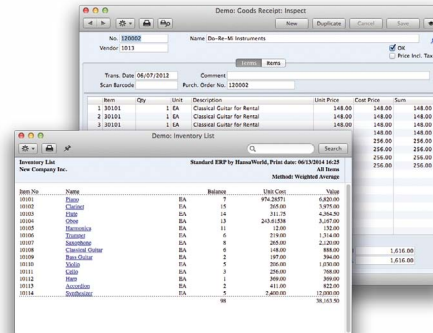

Standard ERP

Standard ERP by HansaWorld is a business software covering all needs for small and medium-sized companies in all sectors. Developed by the award winning software house HansaWorld, the program covers everything from quotation to payment and automatically posts the corresponding transactions to the general ledger. To maximize your revenue, Standard ERP is also unique in offering truly interactive Customer Relationship Management (CRM), allowing you to follow up on customers and making sure no business opportunities are lost.

Within minutes of installing Standard ERP, you will have entered your first contacts and items and will be raising purchase orders, receiving goods into your inventory and setting up customer specific price lists and discounts. To help you monitor your business, the program contains many useful reports, giving in depth analysis of your sales, purchasing and bookkeeping. If you should require assistance with the software, there are over 100 eLearning videos that will support you through every aspect of using Standard ERP, from initial setup through day to day data entry and reporting. Also you can refer to a database of questions and answers on our website, plus there is an extensive forum in place to help you.