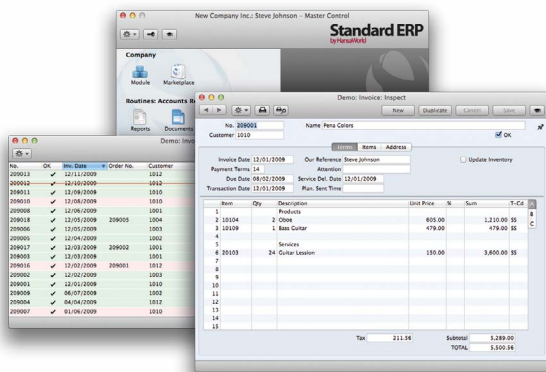

Standard ERP

Standard ERP by HansaWorld is a business software covering all needs for small and medium-sized companies in all sectors. Developed by the award winning software house HansaWorld, the program covers everything from quotation to payment and automatically posts the corresponding transactions to the general ledger. To maximize your revenue, Standard ERP is also unique in offering truly interactive Customer Relationship Management (CRM), allowing you to follow up on customers and making sure no business opportunities are lost.

up as a cloud installation, giving you complete access, regardless of where you are. Standard ERP is the only software in this segment offering a native solution that can be used on computers with Windows or Mac OS X as well as on tablets and smartphones with Android, iOS or Windows 8, thereby giving you a truly flexible solution where you decide what to use and only pay for the features that you actually need.

Within minutes of installing Standard ERP, you will have entered your first contacts and items and will be raising purchase orders, receiving goods into your inventory and setting up customer specific price lists and discounts. To help you monitor your business, the program contains many useful reports, giving in depth analysis of your sales, purchasing and bookkeeping. If you should require assistance with the software, there are over 100 eLearning videos that will support you through every aspect of using Standard ERP, from initial setup through day to day data entry and reporting. Also you can refer to a database of questions and answers on our website, plus there is an extensive forum in place to help you.